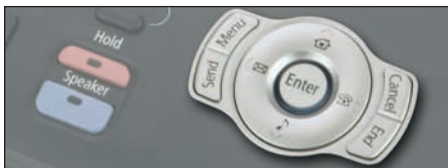

Make the investment in your company's future today and take full advantage of IP technology that will position your business for success.

VoIP Keysets

ITP-5112L

- 5 Fixed Function Keys
- Full Duplex Speakerphone
- Large Color LCD Screen
- 12 LCD Soft Keys
- 99 Programmable Keys (using Soft Keys)
- Scroll Wheel
- Digital Volume Controls
 - ▶ Speaker
 - ▶ Handset
 - ▶ Ringer
- 20 Selectable Ring Tones
- Customizable Display
- Address Book
- E-Diary
- Text Messaging
- Recording Jack
- Power over Ethernet (IEEE 802.3af)
- QoS (ToS/DiffServ)
- VLAN Tagging/Priority (IEEE 802.1p/q)

ITP-5112L

ITP-5121D/ITP-5107S

- 5 Fixed Function Keys
- Full Duplex Speakerphone
- 32 Character LCD Display (2 x 16)
- 3 LCD Soft Keys
- 21 Programmable Keys / 7 Programmable Keys
- Tri-Colored LEDs
- Digital Volume Controls
 - ▶ Speaker
 - ▶ Handset
 - ▶ Ringer
- 8 Selectable Ring Tones
- Power over Ethernet (IEEE 802.3af)
- QoS (ToS/DiffServ)
- VLAN Tagging/Priority (IEEE 802.1p/q)
- Desk or Wall-Mounted

ITP-5121D

ITP-5107S

Navigation Key

For effortless use of advanced features the Navigation Key simplifies your life*.

Programmable Keys

Programmable keys allow you to configure the system the way you want, providing maximum efficiency.

2 LAN Connections

The built-in 2-Port data switch (10/100 Base T) supports both the phone and PC with a single data connection. (Available on ITP-5112L and ITP-5121D)

*Navigation key does not apply to ITP-5107S.