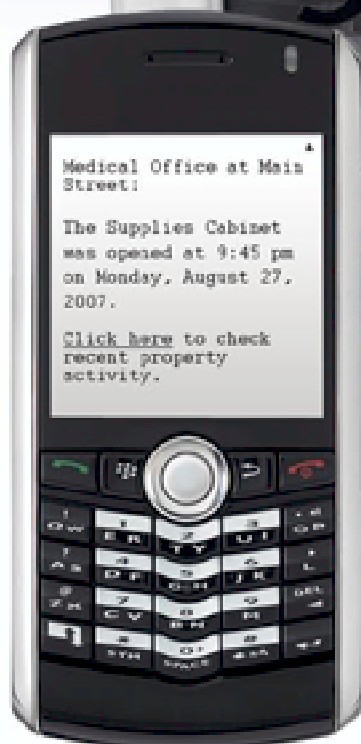

# Burglars aren't the only threat to your home or business.

With Rottweiler Security monitoring, you can receive alerts, view video and notification alerts of all types of activity at your property - not JUST alarms.

With MySecurityDog.com you can create customized sensor alerts based on the specific activities and threats you want to monitor at your property. You can even specify time frames during which the notifications should be active, allowing you to get exactly the information you want, how you want, when you want it.